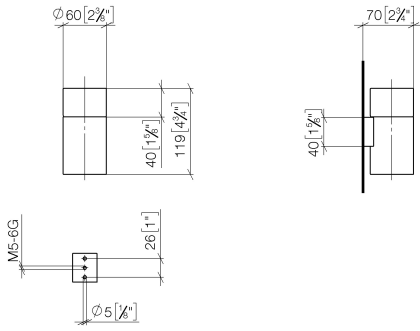

Tumbler holder wall model - Chrome

MADISON

83 400 979

- crystal glass, transparent
- width 60mm
- height 120 mm
- 110mm projection

Fits: MADISON, MEM, TARA, CL.1, LISSÉ,
VAIA, META, CYO

	Chrome	83 400 979-00
	Brushed Platinum	83 400 979-06
	Platinum	83 400 979-08
	Durabress (23kt Gold)	83 400 979-09
	Dark Chrome	83 400 979-19
	Light Gold	83 400 979-26
	Brushed Light Gold	83 400 979-27
	Brushed Durabress (23kt Gold)	83 400 979-28
	Matte Black	83 400 979-33
	Brushed Bronze	83 400 979-42
	Brushed Champagne (22kt Gold)	83 400 979-46
	Champagne (22kt Gold)	83 400 979-47
	Brushed Chrome	83 400 979-93
	Brushed Dark Platinum	83 400 979-99

83 400 979

mm [inches]

83 400 979

Parts for other finishes can be found here: [Brushed](#)
[Platinum](#)

Spare parts list

No.	Item Number	Name	Quantity used	Delivery time
1	90 90 00 008 00 84	glass	1	2
2	08 17 97 569-00	holder	1	10
3	09 30 30 117 90	screw	1	2
4	05 30 31 025 00 90	fixing set	1	2
5	08 10 10 530-00	holder	1	10