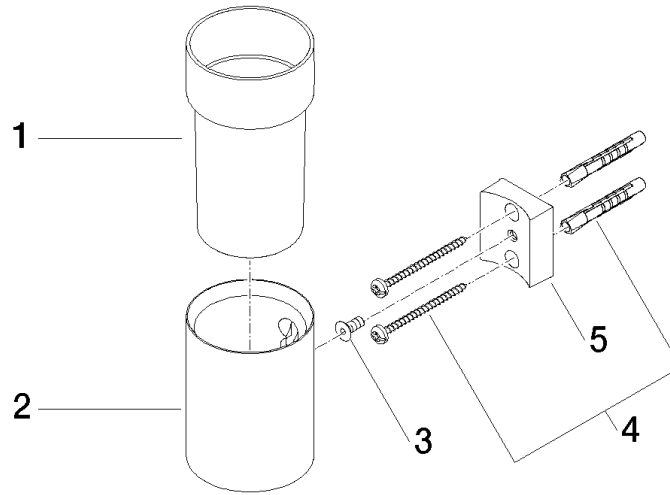

Tumbler holder wall model - Chrome

MADISON

83 400 979

- crystal glass, transparent
- width 60mm
- height 120 mm
- 110mm projection

Fits: MADISON, MEM, TARA, CL.1, LISSÉ,
VAIA, META, CYO

	Chrome	83 400 979-00
	Brushed Platinum	83 400 979-06
	Platinum	83 400 979-08
	Durabress (23kt Gold)	83 400 979-09
	Dark Chrome	83 400 979-19
	Light Gold	83 400 979-26
	Brushed Light Gold	83 400 979-27
	Brushed Durabress (23kt Gold)	83 400 979-28
	Matte Black	83 400 979-33
	Brushed Bronze	83 400 979-42
	Brushed Champagne (22kt Gold)	83 400 979-46
	Champagne (22kt Gold)	83 400 979-47
	Brushed Chrome	83 400 979-93
	Brushed Dark Platinum	83 400 979-99

83 400 979

mm [inches]

83 400 979

Parts for other finishes can be found here: [Brushed](#)
[Platinum](#)

Spare parts list

No.	Item Number	Name	Quantity used	Delivery time
1	90 90 00 008 00 84	glass	1	2
2	08 17 97 569-00	holder	1	10
3	09 30 30 117 90	screw	1	2
4	05 30 31 025 00 90	fixing set	1	2
5	08 10 10 530-00	holder	1	10